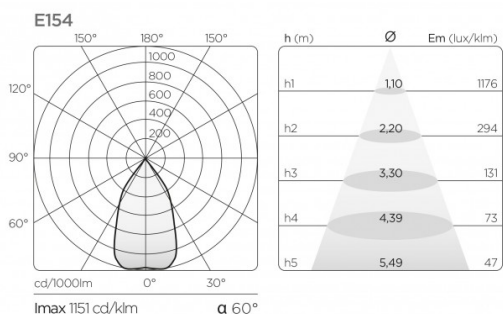

Photometric information

NIO

POWER	18W	26W
SOURCE CONSUMPTION	17,4W	24,7W
CRI	85	85
CCT (K)	3000	3000
NOMINAL FLUX (lm)	2400	3300
FIXTURE FLUX (lm)	1691	2321
EFFICIENCY (lm/W)	97,18	93,9

NIO

POWER	18W	26W
SOURCE CONSUMPTION	17,4W	24,7W
CRI	85	85
CCT (K)	3000	3000
NOMINAL FLUX (lm)	2400	3300
FIXTURE FLUX (lm)	1655	2285
EFFICIENCY (lm/W)	92,51	92,51

NIO

POWER	18W	26W
SOURCE CONSUMPTION	17,4W	24,7W
CRI	85	85
CCT (K)	3000	3000
NOMINAL FLUX (lm)	2400	3300
FIXTURE FLUX (lm)	1650	2280
EFFICIENCY (lm/W)	92,3	92,3

NIO

POWER	40W
SOURCE CONSUMPTION	37,5W
CRI	85
CCT (K)	3000
NOMINAL FLUX (lm)	5200
FIXTURE FLUX (lm)	3567
EFFICIENCY (lm/W)	95,12

NIO

POWER	40W
SOURCE CONSUMPTION	37,5W
CRI	85
CCT (K)	3000
NOMINAL FLUX (lm)	5200
FIXTURE FLUX (lm)	3555
EFFICIENCY (lm/W)	94,8

NIO

POWER	40W
SOURCE CONSUMPTION	37,5W
CRI	85
CCT (K)	3000
NOMINAL FLUX (lm)	5200
FIXTURE FLUX (lm)	3533
EFFICIENCY (lm/W)	94,2