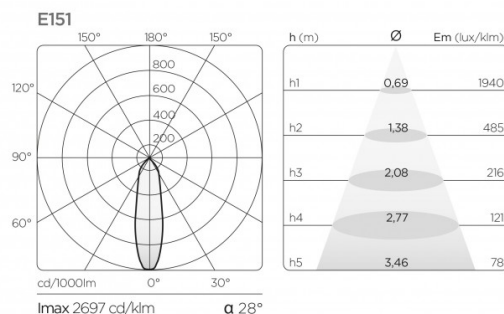

Photometric information

NIO

POWER	18W	26W
SOURCE CONSUMPTION	17,4W	24,7W
CRI	85	85
CCT (K)	3000	3000
NOMINAL FLUX (lm)	2400	3300
FIXTURE FLUX (lm)	1691	2321
EFFICIENCY (lm/W)	97,18	93,9

NIO

POWER	18W	26W
SOURCE CONSUMPTION	17,4W	24,7W
CRI	85	85
CCT (K)	3000	3000
NOMINAL FLUX (lm)	2400	3300
FIXTURE FLUX (lm)	1655	2285
EFFICIENCY (lm/W)	92,51	92,51

NIO

POWER	18W	26W
SOURCE CONSUMPTION	17,4W	24,7W
CRI	85	85
CCT (K)	3000	3000
NOMINAL FLUX (lm)	2400	3300
FIXTURE FLUX (lm)	1650	2280
EFFICIENCY (lm/W)	92,3	92,3

NIO

POWER	40W
SOURCE CONSUMPTION	37,5W
CRI	85
CCT (K)	3000
NOMINAL FLUX (lm)	5200
FIXTURE FLUX (lm)	3567
EFFICIENCY (lm/W)	95,12