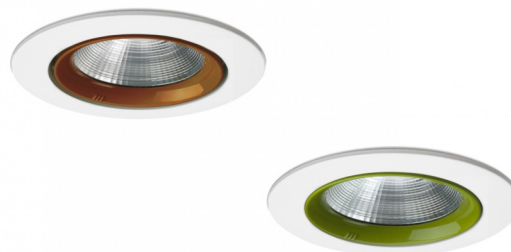

Power	18W/26W	33W/40W
Body finish	Matt white txt	Matt black txt
CRI and CCT	CRI85 3000K ⁽¹⁾ CRI95 3000K	CRI95 2700K CRI95 4000K
Coloured ring	Coloured ring	
Ring Colour	Lacquered red Spring green Matt white Concrete grey	Matt orange Corn yellow Matt black
Optics for 18W/26W	Spot 15° Wide 58°	Medium 30°
Optics for 33W/40W	Spot 20° Wide 60°	Medium 28°
Driver 500mA for 18W	On/Off 145x43x30 DALI 120x52x22 Phase Cut 120x52x22 PUSH/1-10V 120x52x22	DALI 103x67x21 T.FASE 166x46x34 1-10V/Push 103x67x21
Driver 700mA for 26W	On/Off 145x43x30 T.FASE 166x46x34	DALI 103x67x21 1-10V/Push 103x67x21
Driver 900mA for 33W	On/Off 160x82x34 DALI / 1-10V / PUSH 124x79x22	
Driver 1050mA for 40W	On/Off 160x82x34 DALI / 1-10V / PUSH 124x79x22	
Accessory	Order separately	
Accessories	Narrow optic 10° Satin diffuser Bluetooth accessory to be used in combination with a DALI driver	Honeycomb louvre
Nominal Output	33W (4860 lm) - 40W (5515 lm)	
Ingress Protection Rating	IP20	
Flammable surfaces	Can be installed on normally flammable surfaces (90°)	
Distribution	Direct	
Energetic Class	Energy Class A+	
Controls options	Regulation with phase-cutting dimmer IGBT (C) or TRIAC (L)