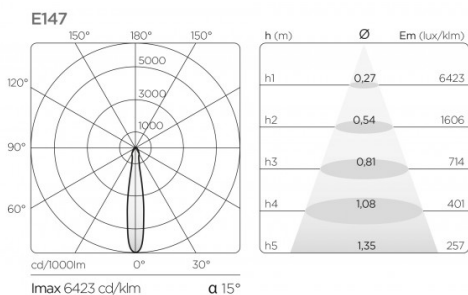

Power	18W/26W	33W/40W
Body finish	 Matt white txt	 Matt black txt
CRI and CCT	CRI85 3000K ⁽¹⁾ CRI95 3000K	CRI95 2700K CRI95 4000K
Coloured ring	Coloured ring	
Ring Colour	 Lacquered red  Spring green  Matt white  Concrete grey	 Matt orange  Corn yellow  Matt black
Optics for 18W/26W	Spot 15° Wide 58°	Medium 30°
Optics for 33W/40W	Spot 20° Wide 60°	Medium 28°
Driver 500mA for 18W	On/Off 145x43x30 DALI 120x52x22 Phase Cut 120x52x22 PUSH/1-10V 120x52x22	DALI 103x67x21 T.FASE 166x46x34 1-10V/Push 103x67x21
Driver 700mA for 26W	On/Off 145x43x30 T.FASE 166x46x34	DALI 103x67x21 1-10V/Push 103x67x21
Driver 900mA for 33W	On/Off 160x82x34 DALI / 1-10V / PUSH 124x79x22	
Driver 1050mA for 40W	On/Off 160x82x34 DALI / 1-10V / PUSH 124x79x22	
Accessory	Order separately	
Accessories	Narrow optic 10° Satin diffuser Bluetooth accessory to be used in combination with a DALI driver	Honeycomb louvre
Nominal Output	33W (4860 lm) - 40W (5515 lm)	
Ingress Protection Rating	 IP20	
Flammable surfaces	 Can be installed on normally flammable surfaces (90°)	
Distribution	Direct	
Energetic Class	Energy Class A+	
Controls options	 Regulation with phase-cutting dimmer IGBT (C) or TRIAC (L)	

Weight	0.85 kg
Insulation Class	Class III
Cutting hole	Cutting Hole Round Ø120 mm
Recessed depth	Depth 120 mm

⁽¹⁾ Base version without designated code.

Notes	The image of each product has a representative purpose
--------------	--

Photometric information

NIO

POWER	18W	26W
SOURCE CONSUMPTION	17,4W	24,7W
CRI	85	85
CCT (K)	3000	3000
NOMINAL FLUX (lm)	2400	3300
FIXTURE FLUX (lm)	1691	2321
EFFICIENCY (lm/W)	97,18	93,9

NIO

POWER	18W	26W
SOURCE CONSUMPTION	17,4W	24,7W
CRI	85	85
CCT (K)	3000	3000
NOMINAL FLUX (lm)	2400	3300
FIXTURE FLUX (lm)	1655	2285
EFFICIENCY (lm/W)	92,51	92,51