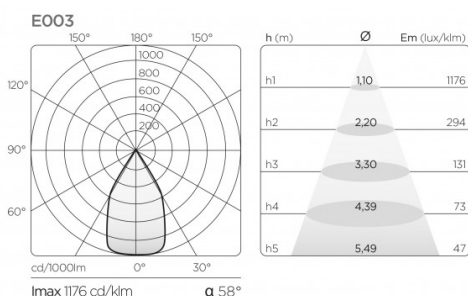

Photometric information

NIO

POWER	18W	26W
SOURCE CONSUMPTION	17,4W	24,7W
CRI	85	85
CCT (K)	3000	3000
NOMINAL FLUX (lm)	2400	3300
FIXTURE FLUX (lm)	1691	2321
EFFICIENCY (lm/W)	97,18	93,9

NIO

POWER	18W	26W
SOURCE CONSUMPTION	17,4W	24,7W
CRI	85	85
CCT (K)	3000	3000
NOMINAL FLUX (lm)	2400	3300
FIXTURE FLUX (lm)	1655	2285
EFFICIENCY (lm/W)	92,51	92,51

NIO

POWER	18W	26W
SOURCE CONSUMPTION	17,4W	24,7W
CRI	85	85
CCT (K)	3000	3000
NOMINAL FLUX (lm)	2400	3300
FIXTURE FLUX (lm)	1650	2280
EFFICIENCY (lm/W)	92,3	92,3

NIO

POWER	40W
SOURCE CONSUMPTION	37,5W
CRI	85
CCT (K)	3000
NOMINAL FLUX (lm)	5200
FIXTURE FLUX (lm)	3567
EFFICIENCY (lm/W)	95,12