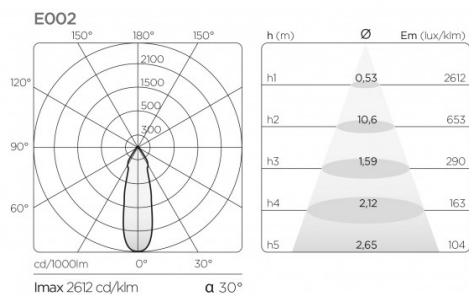

Photometric information

NIO

POWER	18W	26W
SOURCE CONSUMPTION	17,4W	24,7W
CRI	85	85
CCT (K)	3000	3000
NOMINAL FLUX (lm)	2400	3300
FIXTURE FLUX (lm)	1691	2321
EFFICIENCY (lm/W)	97,18	93,9

NIO

POWER	18W	26W
SOURCE CONSUMPTION	17,4W	24,7W
CRI	85	85
CCT (K)	3000	3000
NOMINAL FLUX (lm)	2400	3300
FIXTURE FLUX (lm)	1655	2285
EFFICIENCY (lm/W)	92,51	92,51