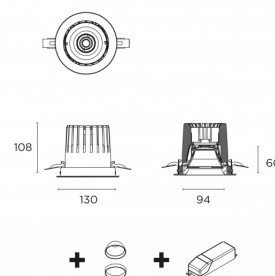

Power	18W/26W	33W/40W
Body finish	 Matt white txt	 Matt black txt
CRI and CCT	CRI85 3000K ⁽¹⁾ CRI95 3000K	CRI95 2700K CRI95 4000K
Coloured ring	Coloured ring	
Ring Colour	 Lacquered red  Spring green  Matt white  Concrete grey	 Matt orange  Corn yellow  Matt black
Optics for 18W/26W	Spot 15° Wide 58°	Medium 30°
Optics for 33W/40W	Spot 20° Wide 60°	Medium 28°
Driver 500mA for 18W	On/Off 145x43x30 DALI 120x52x22 Phase Cut 120x52x22 PUSH/1-10V 120x52x22	DALI 103x67x21 T.FASE 166x46x34 1-10V/Push 103x67x21
Driver 700mA for 26W	On/Off 145x43x30 T.FASE 166x46x34	DALI 103x67x21 1-10V/Push 103x67x21
Driver 900mA for 33W	On/Off 160x82x34 DALI / 1-10V / PUSH 124x79x22	
Driver 1050mA for 40W	On/Off 160x82x34 DALI / 1-10V / PUSH 124x79x22	
Accessory	Order separately	
Accessories	Narrow optic 10° Satin diffuser Bluetooth accessory to be used in combination with a DALI driver	Honeycomb louvre
Nominal Output	33W (4860 lm) - 40W (5515 lm)	
Ingress Protection Rating	 IP20	
Flammable surfaces	 Can be installed on normally flammable surfaces (90°)	
Distribution	Direct	
Energetic Class	Energy Class A+	
Controls options	 Regulation with phase-cutting dimmer IGBT (C) or TRIAC (L)	

Weight	0.85 kg
Insulation Class	Class III
Cutting hole	Cutting Hole Round Ø120 mm
Recessed depth	Depth 120 mm

⁽¹⁾ Base version without designated code.

Notes	The image of each product has a representative purpose
--------------	--