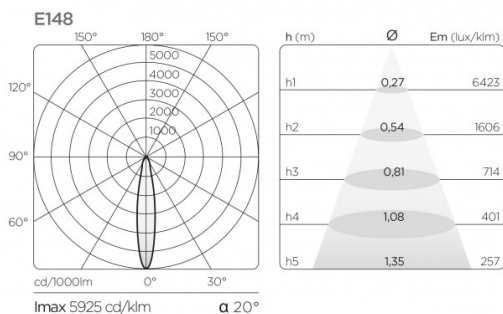

Photometric information

NIO

POWER	18W	26W
SOURCE CONSUMPTION	17,4W	24,7W
CRI	85	85
CCT (K)	3000	3000
NOMINAL FLUX (lm)	2400	3300
FIXTURE FLUX (lm)	1691	2321
EFFICIENCY (lm/W)	97,18	93,9

NIO

POWER	18W	26W
SOURCE CONSUMPTION	17,4W	24,7W
CRI	85	85
CCT (K)	3000	3000
NOMINAL FLUX (lm)	2400	3300
FIXTURE FLUX (lm)	1655	2285
EFFICIENCY (lm/W)	92,51	92,51

NIO

POWER	18W	26W
SOURCE CONSUMPTION	17,4W	24,7W
CRI	85	85
CCT (K)	3000	3000
NOMINAL FLUX (lm)	2400	3300
FIXTURE FLUX (lm)	1650	2280
EFFICIENCY (lm/W)	92,3	92,3

NIO

POWER	40W
SOURCE CONSUMPTION	37,5W
CRI	85
CCT (K)	3000
NOMINAL FLUX (lm)	5200
FIXTURE FLUX (lm)	3567
EFFICIENCY (lm/W)	95,12