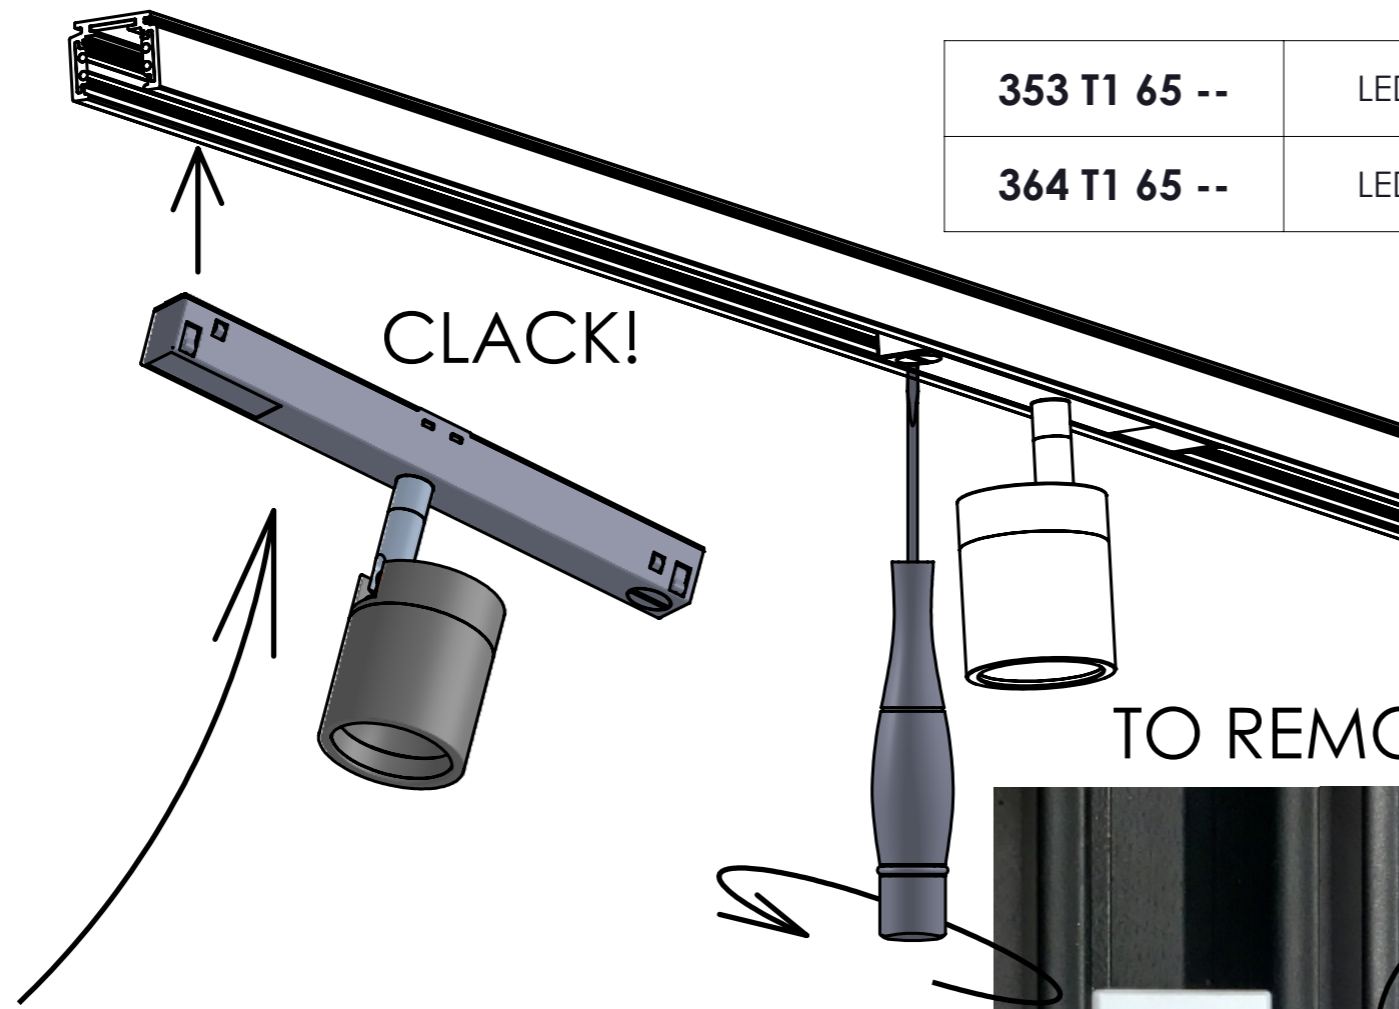

E2430C000

353 T1 65 --	LED			6 W	48 V	DIMM DALI
364 T1 65 --	LED			13 W	48 V	DIMM DALI