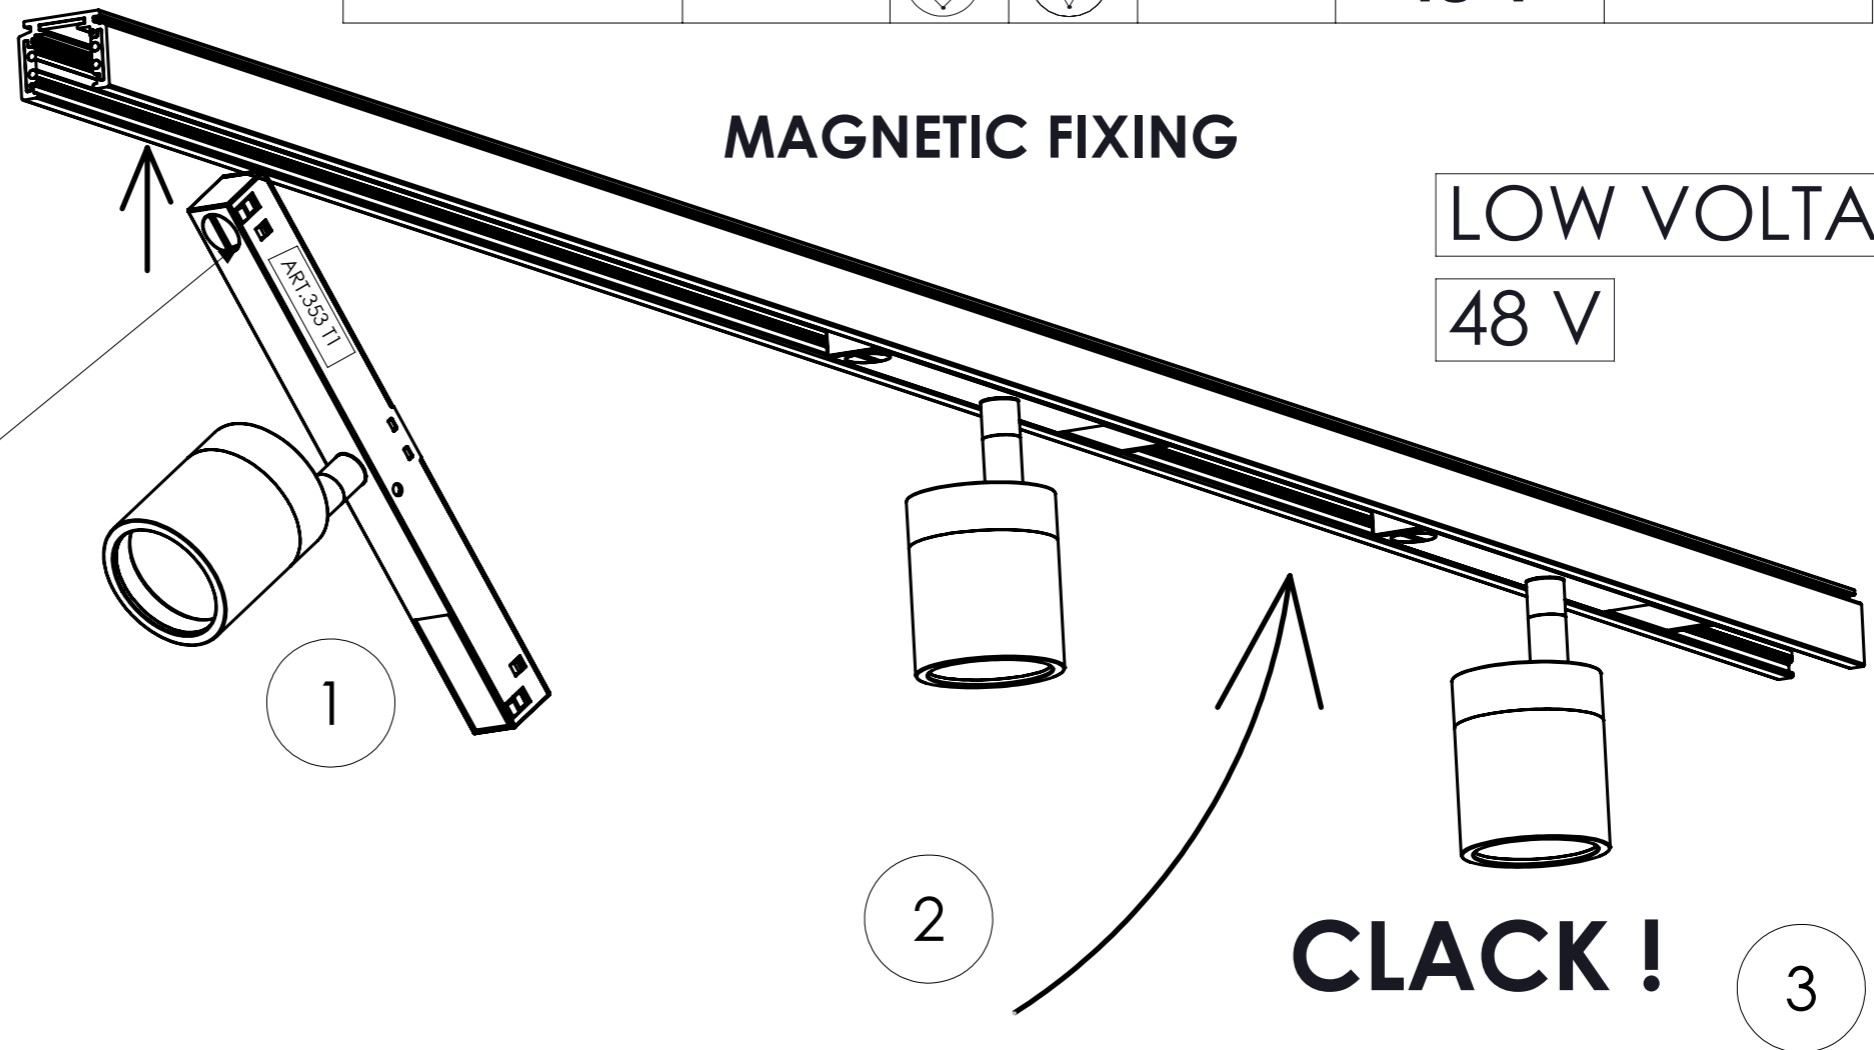

E2430C000

353 T1 50 --	LED			6 W	48 V	ON-OFF
364 T1 50 --	LED			13 W	48 V	ON-OFF

13W

ON-OFF

6W

ON-OFF

2X4,5W

ON-OFF