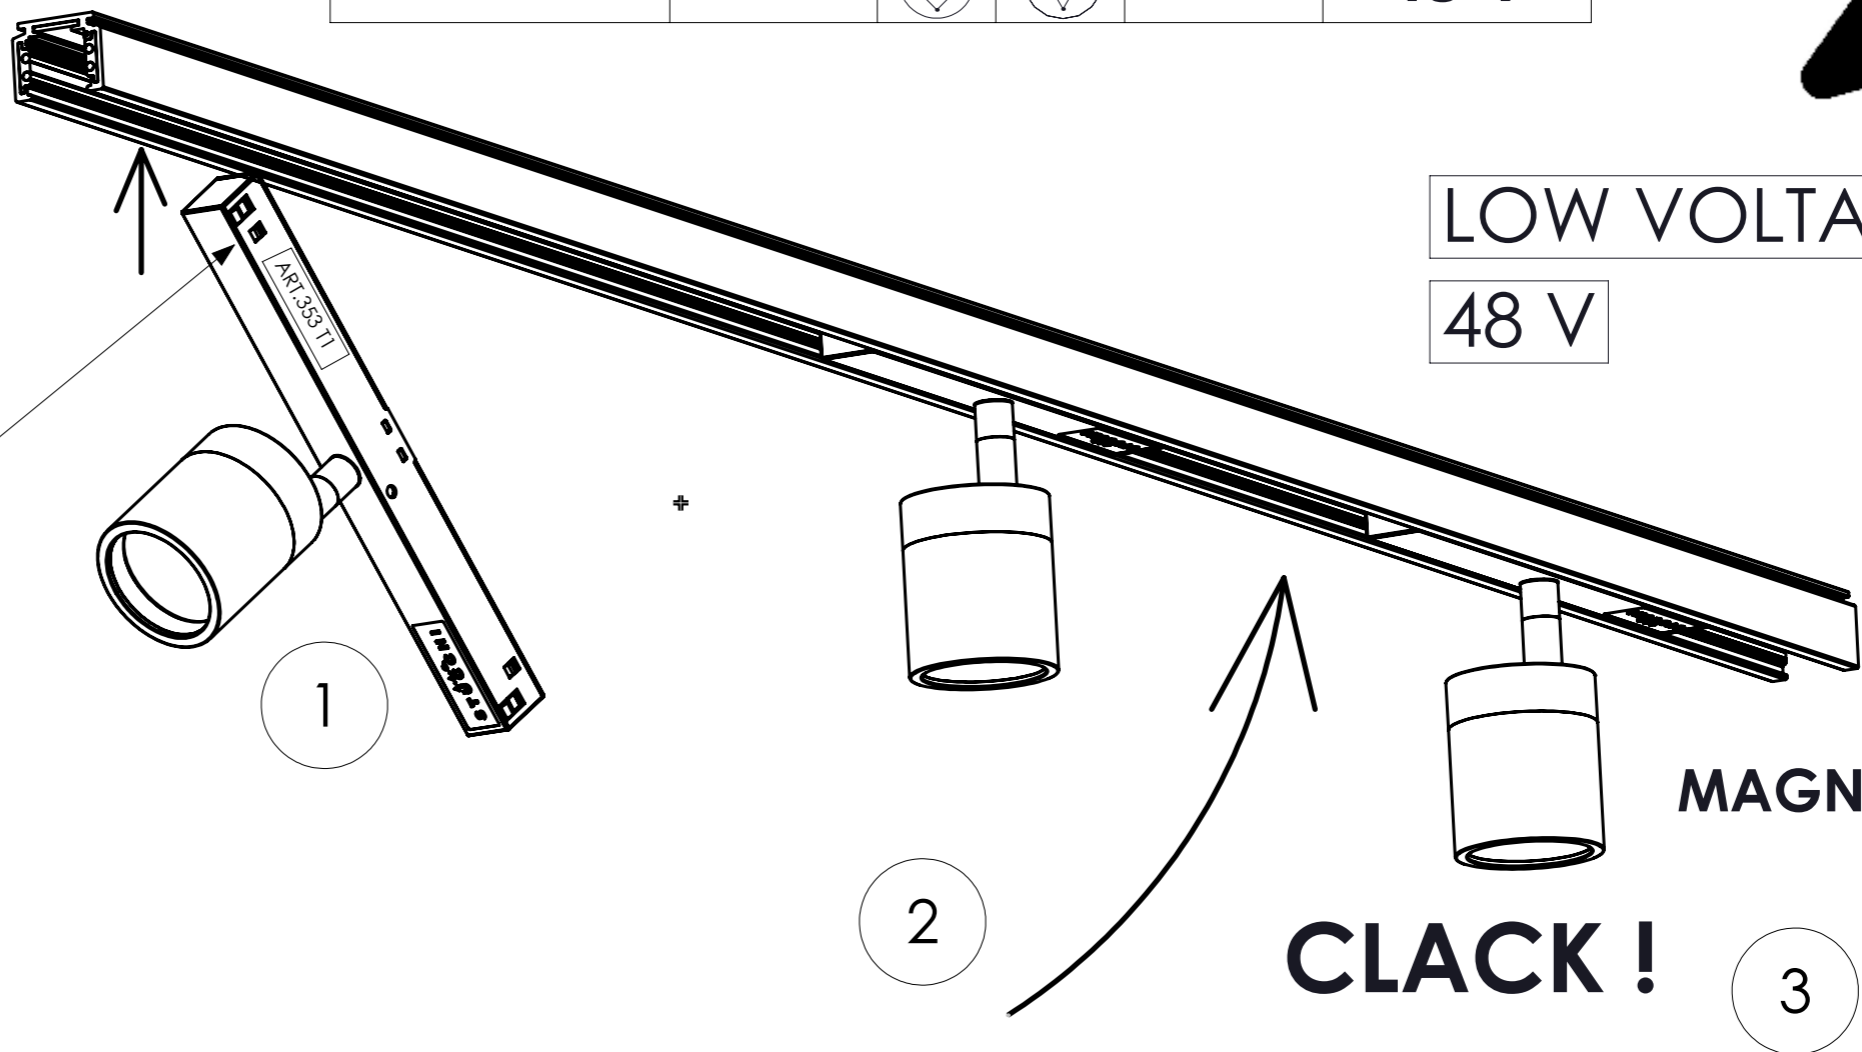

353 T1 50 --	LED			6 W	48 V
364 T1 50 --	LED			13 W	48 V

E2430C000

LOW VOLTAGE

48 V

MAGNETIC FIXING

CLACK!