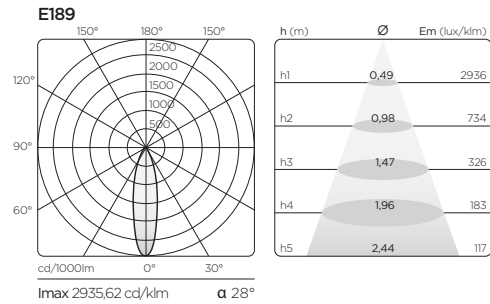

SPOT MICRO 48

POWER	4,5W
SOURCE CONSUMPTION	4,5W
CRI	85
CCT (K)	3000
NOMINAL FLUX (lm)	610
FIXTURE FLUX (lm)	373
EFFICIENCY (lm/W)	82,88

ACCESSORI

Cod.	Colore
9G 031	● nero opaco

Disponibile su richiesta

CRI 95   2700K   3000K   4000K