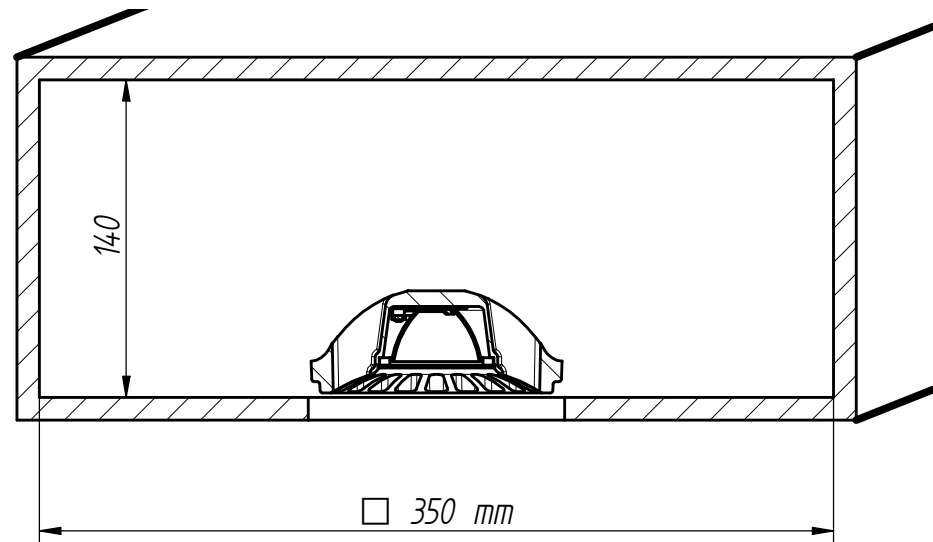

exenia
lighting

E2154C000

CODICE	ATTACCO	LAMPADA				POTENZA
9LL 005 --		LED	IP20	◆	▽	26W 700mA
9LL 006 --		LED	IP20	◆	▽	13W 350mA
9LL 009 --		LED	IP20	◆	▽	26W 700mA
114 09 ---		LED	IP20	◆	▽	9W 500mA
114 13 ---		LED	IP20	◆	▽	13W 350mA
114 06 ---		LED	IP20	◆	▽	5W 500mA
115 18 ---		LED	IP20	◆	▽	18W 500mA
115 26 ---		LED	IP20	◆	▽	26W 700mA
116 33 ---		LED	IP20	◆	▽	33W 900mA