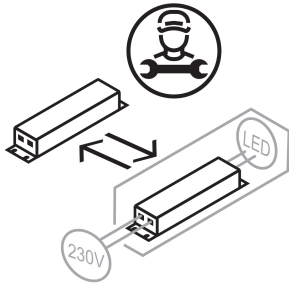

CODICE	ATTACCO	LAMPADA		POTENZA		
B304150--/--		LED	IP40	15W+6W	220-240V	50/60Hz

CODICE	ATTACCO	LAMPADA		POTENZA		
B304250--/--		LED	IP40	25W+11W	220-240V	50/60Hz

3x

DRIVER

**ENERGY CLASS REF.**

3304150/3304161/3304164/3304165/3304168/3304250/3304261/3304264/3304265/3304268  
15W