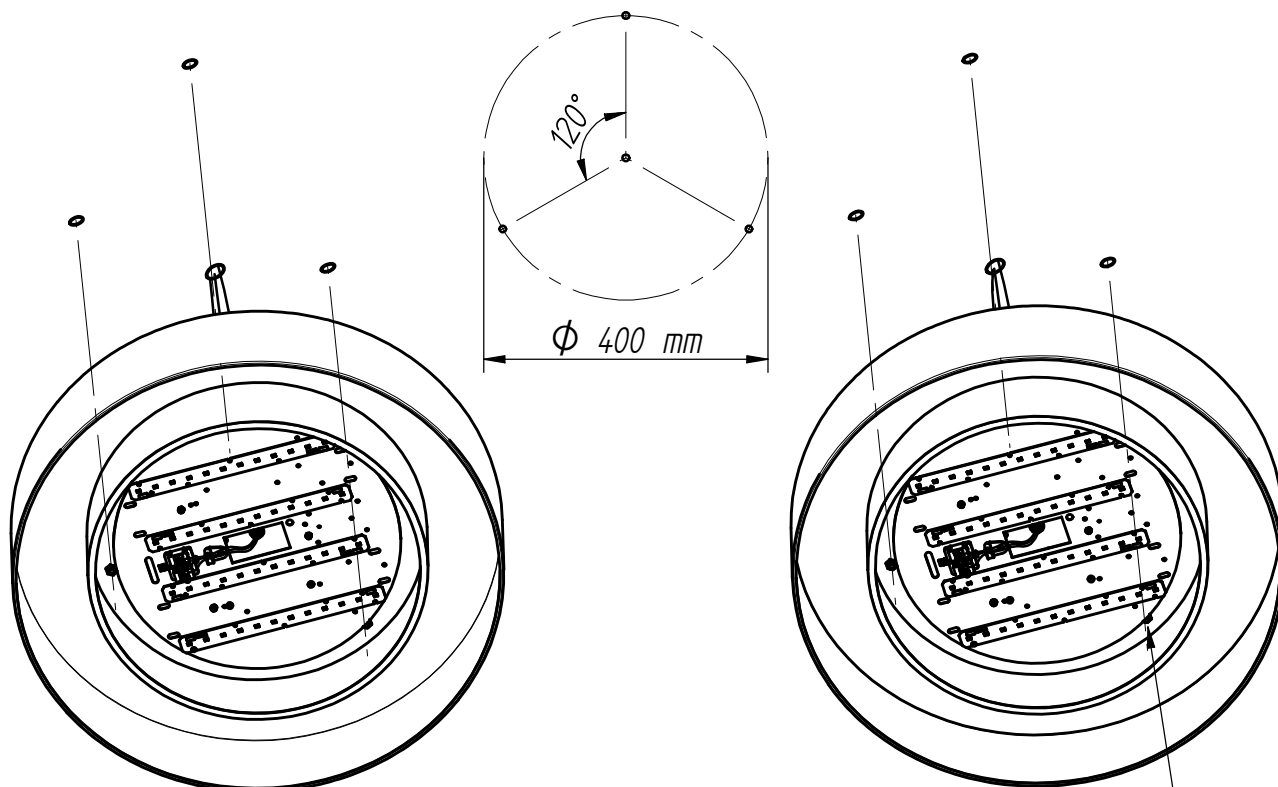

CODICE	ATTACCO	LAMPADA		POTENZA		
B304150--/--		LED	IP40	15W+6W	220-240V	50/60Hz

CODICE	ATTACCO	LAMPADA		POTENZA		
B304250--/--		LED	IP40	25W+11W	220-240V	50/60Hz

3x

DRIVER

**ENERGY CLASS REF.**

3304150/3304161/3304164/3304165/3304168/3304250/3304261/3304264/3304265/3304268  
15W