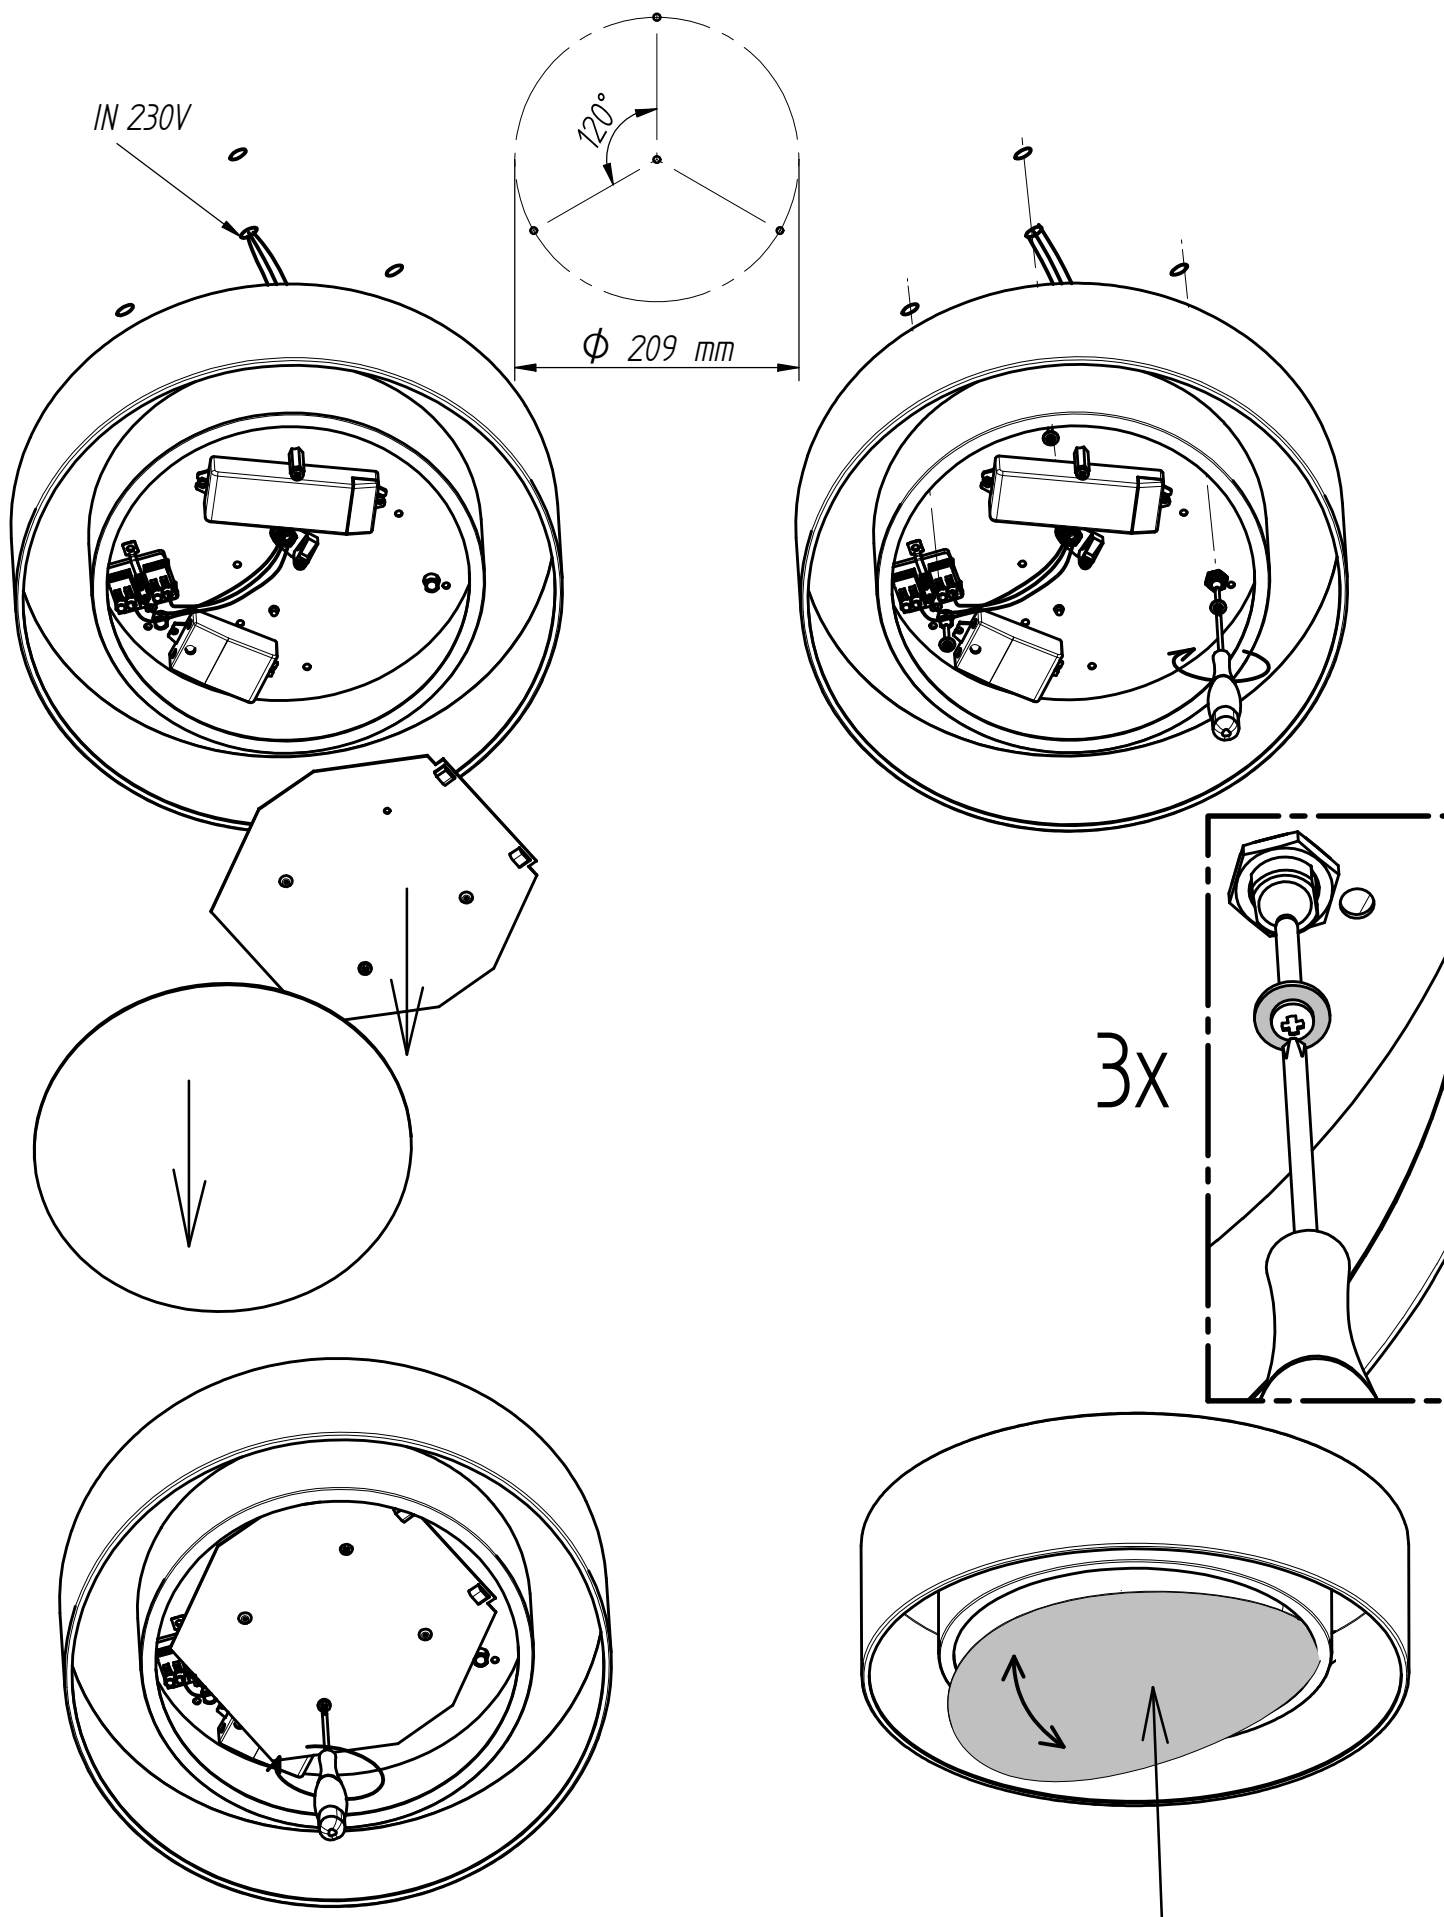

CODICE	ATTACCO	LAMPADA		POTENZA		
B304150--/--		LED	IP40	15W+6W	220-240V	50/60Hz

CODICE	ATTACCO	LAMPADA		POTENZA		
B304250--/--		LED	IP40	25W+11W	220-240V	50/60Hz

3x

DRIVER

**ENERGY CLASS REF.**

3304150/3304161/3304164/3304165/3304168/3304250/3304261/3304264/3304265/3304268  
15W