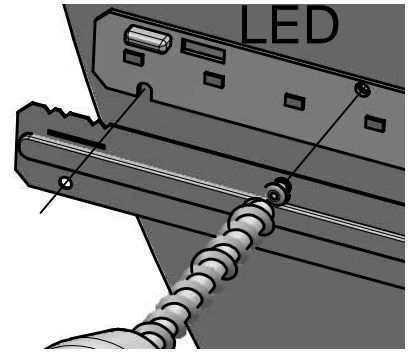

CODICE	ATTACCO	LAMPADA		POTENZA		
B304150--/--		LED	IP40	15W+6W	220-240V	50/60Hz

CODICE	ATTACCO	LAMPADA		POTENZA		
B304250--/--		LED	IP40	25W+11W	220-240V	50/60Hz

3x

DRIVER

**ENERGY CLASS REF.**

3304150/3304161/3304164/3304165/3304168/3304250/3304261/3304264/3304265/3304268  
15W